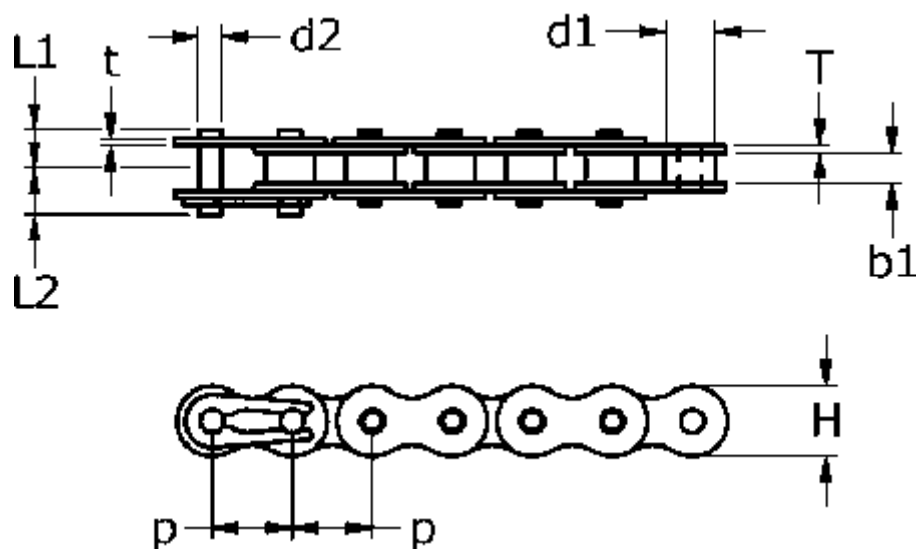

Article number: 613104015

Description: Tsubaki Heavy Duty 140 HT-1 Simplex rollerchain  
Heavy Duty

Note: Heavy Duty 140 HT-1

## Measures

b1	= 25.4
Breaking power	= 218kN
d1	= 25.4
d2	= 12.71
H	= 42.2
L1	= 28.9
L2	= 33.1
P	= 44.45

T	= 6.4
t	= 6.4